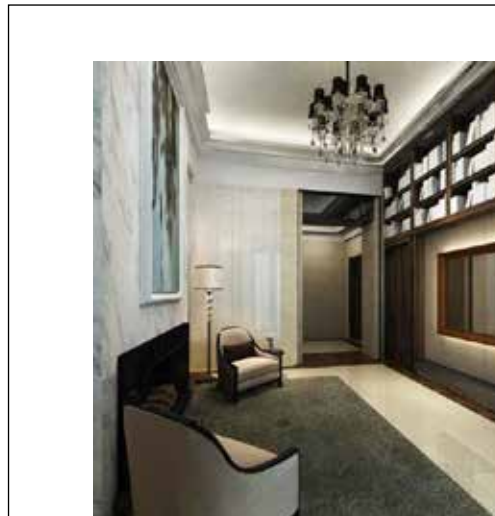

经纬样板房 JINGWEI SHOWFLAT
上海SHANGHAI

兰纳咖啡 LANNA COFFEE

上海 SHANGHAI

面积 AREA: 25 SQ.M.

上海左家宅住宅 ZUOJIAZHAI RESIDENCES
上海 SHANGHAI

CURVES健身房旗舰店 CURVES FITNESS FLAGSHIP

上海SHANGHAI

面积AREA: 330 SQ.M.