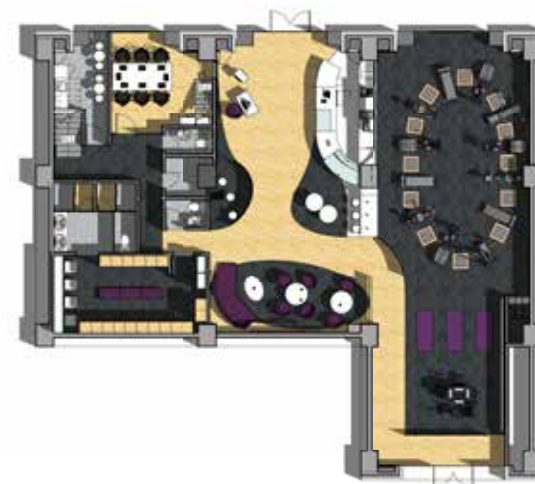

经纬样板房 JINGWEI SHOWFLAT
上海SHANGHAI

兰纳咖啡 LANNA COFFEE

上海 SHANGHAI

面积 AREA: 25 SQ.M.

上海左家宅住宅 ZUOJIAZHAI RESIDENCES
上海 SHANGHAI

CURVES健身房旗舰店 CURVES FITNESS FLAGSHIP

上海SHANGHAI

面积AREA: 330 SQ.M.

① 彩色平面图 COLORED FLOOR PLAN
1 : 100

上海左家宅住宅 ZUOJIAZHAI RESIDENCES
上海 SHANGHAI

耶里夏丽餐厅 YELIXIALI RESTAURANT

苏州SUZHOU

面积AREA: 550 SQ.M.

MARU餐厅 MARU- FOOD, DRINK & LIVE MUSIC

上海SHANGHAI

面积AREA: 358 SQ.M.

星巴克成都扩店 STARBUCKS CHENGDU EXPANSION

成都 CHENGDU

面积 AREA: 175 SQ.M.

健身房 SUPER MODEL FIT

上海 SHANGHAI

面积 AREA: 250 SQ.M.

BASE SERVICE APARTMENTS

上海SHANGHAI

FOUNT酒吧 FOUNT BAR

上海SHANGHAI

面积AREA: 230 SQ.M.

利丰宁波展示厅 LI & FUNG SHOWROOM- NINGBO

宁波NINGBO

面积AREA: 180 SQ.M.

蓝点办公室 BLU DOT OFFICE

上海SHANGHAI