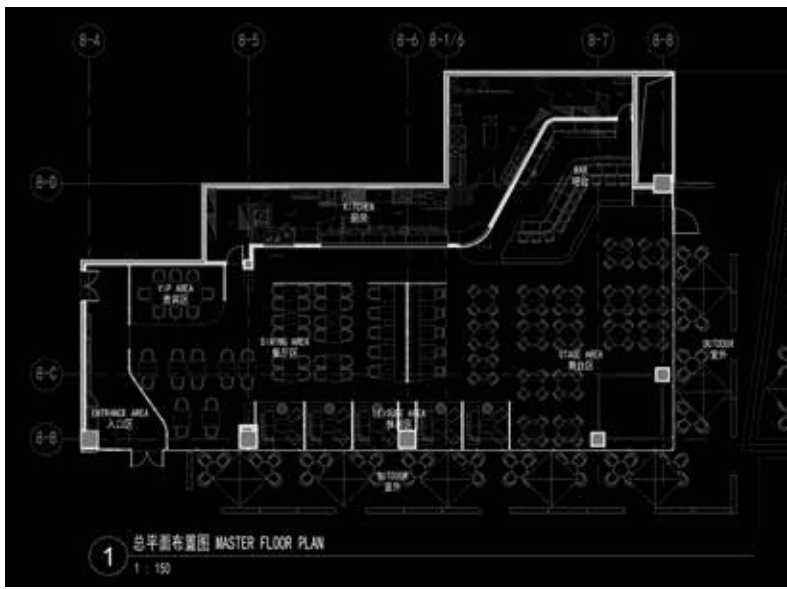

① 彩色平面图 COLORED FLOOR PLAN
1 : 100

上海左家宅住宅 ZUOJIAZHAI RESIDENCES
上海 SHANGHAI

耶里夏丽餐厅 YELIXIALI RESTAURANT

苏州SUZHOU

面积AREA: 550 SQ.M.

MARU餐厅 MARU- FOOD, DRINK & LIVE MUSIC

上海SHANGHAI

面积AREA: 358 SQ.M.

星巴克成都扩店 STARBUCKS CHENGDU EXPANSION

成都 CHENGDU

面积 AREA: 175 SQ.M.

健身房 SUPER MODEL FIT

上海 SHANGHAI

面积 AREA: 250 SQ.M.

BASE SERVICE APARTMENTS

上海SHANGHAI

FOUNT酒吧 FOUNT BAR

上海SHANGHAI

面积AREA: 230 SQ.M.

利丰宁波展示厅 LI & FUNG SHOWROOM- NINGBO

宁波NINGBO

面积AREA: 180 SQ.M.

蓝点办公室 BLU DOT OFFICE

上海SHANGHAI