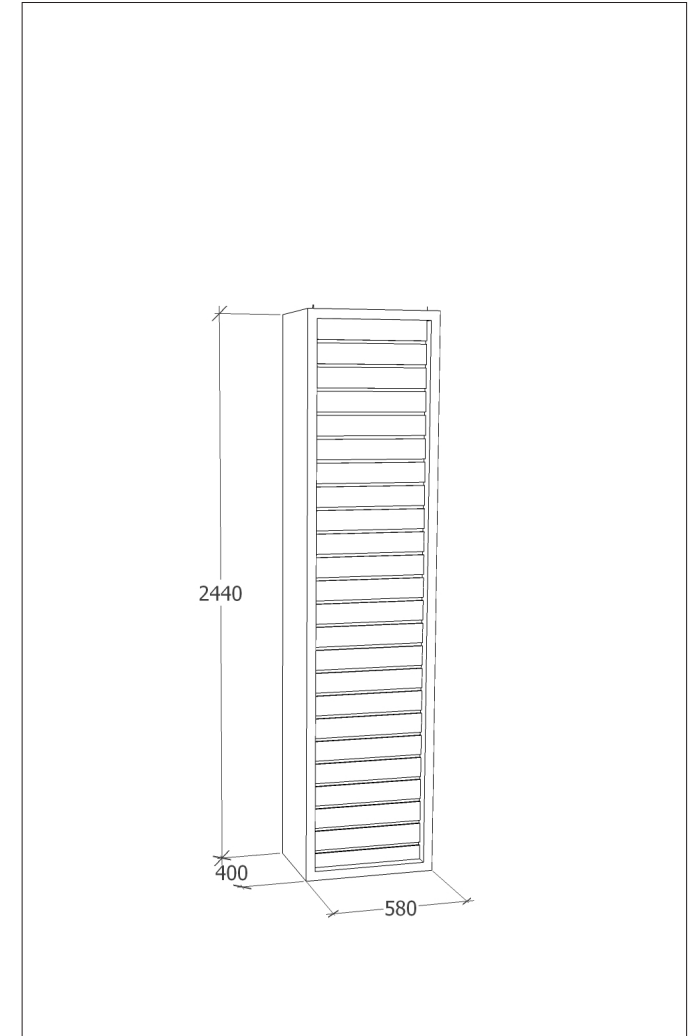

# Birdview

Ningbo Showroom- Design Development

 LI & FUNG

2012.6.6

  
ASIG  
DESIGN  
杰 璐 设 计 工 作 室

Fixture FU-14

Fixture FU-15

Fixture FU-16

# Fixtures

Ningbo Showroom- Design Development

LI & FUNG

2012.6.6

FU-21

Item: Conference Table  
Brand: FH Studio  
Dimensions: Height: dia1100 H700mm  
Material: injected plastic

FU-22

Item: Chair  
Brand: FH Studio  
Dimensions: H840 W470 SH430 D520  
Material: injected plastic