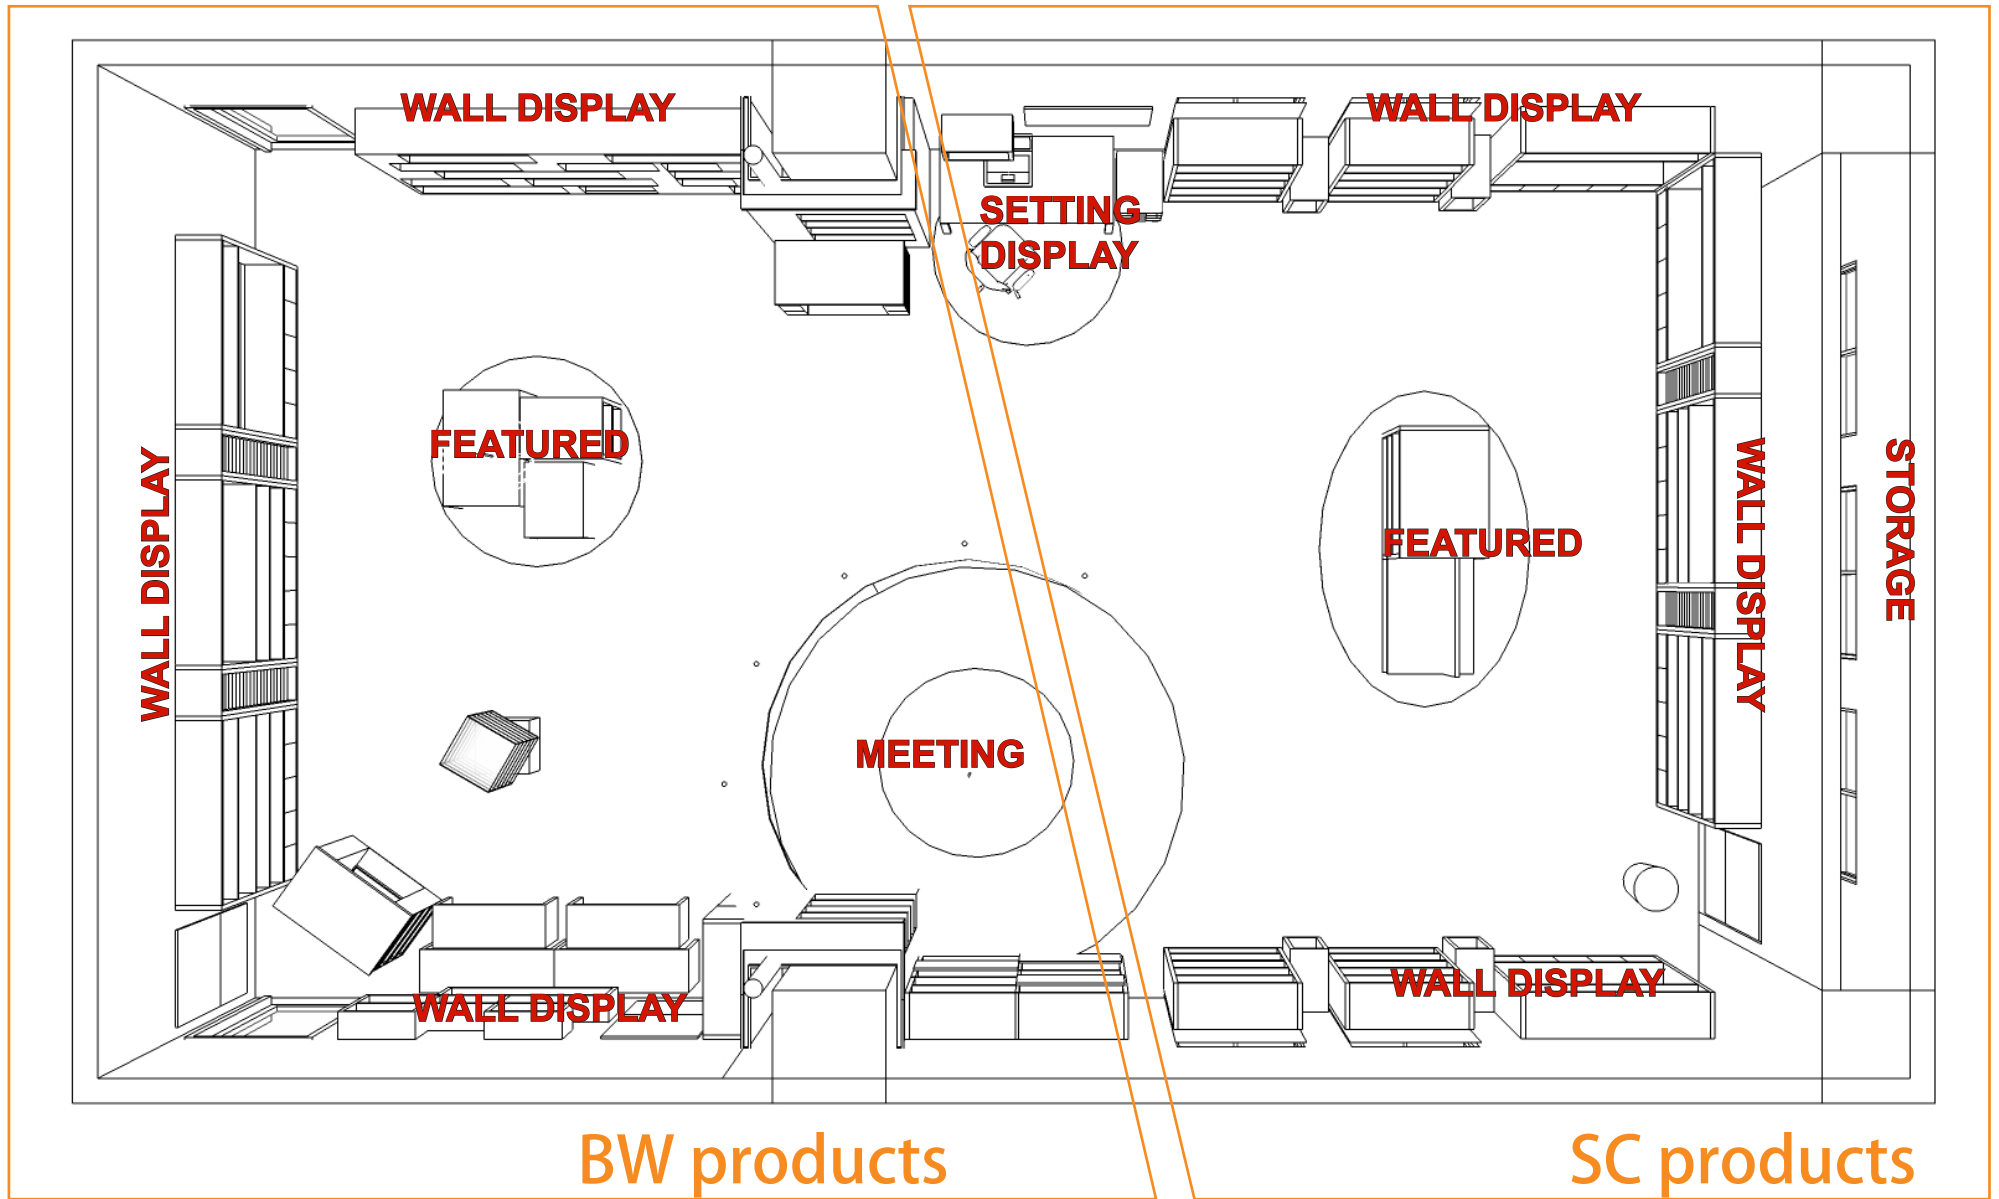

# Plan Perspective

Ningbo Showroom- Design Development

 LI & FUNG

2012.6.6

  
杰 璐 设 计 工 作 室

# Spatial Organization

Ningbo Showroom- Design Development

LI & FUNG

2012.6.5

West Elevation

South Elevation

# Fixtures

Ningbo Showroom- Design Development

LI & FUNG

2012.6.6

FU-21

Item: Conference Table  
Brand: FH Studio  
Dimensions: Height: dia1100 H700mm  
Material: injected plastic

FU-22

Item: Chair  
Brand: FH Studio  
Dimensions: H840 W470 SH430 D520  
Material: injected plastic