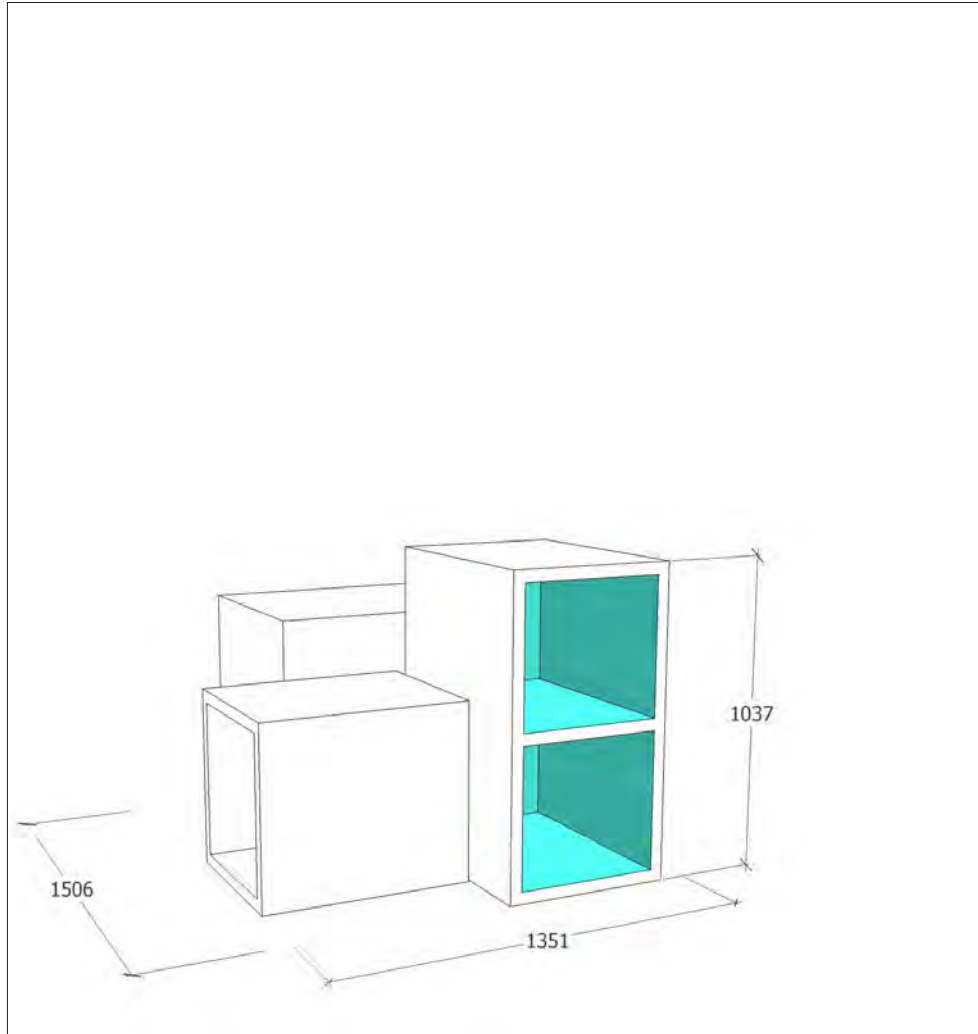

# Fixtures

Ningbo Showroom- Design Development

LI & FUNG

2012.6.6

FU-21

Item: Conference Table  
Brand: FH Studio  
Dimensions: Height: dia1100 H700mm  
Material: injected plastic

FU-22

Item: Chair  
Brand: FH Studio  
Dimensions: H840 W470 SH430 D520  
Material: injected plastic

Item: Suspended Light  
Product: Skygarden 1/2  
Brand: Flos  
Dimensions: dia. 900x H300m  
Material: plaster, glass, stainless steel

Item: Window Blind  
Brand: Huiya  
Color: white

## Furniture & Decoration

Ningbo Showroom- Design Development

 LI & FUNG

2012.6.6

  
ASIG  
DESIGN  
杰 璠 设 计 工 作 室

Fixture FU-31

Fixture FU-32