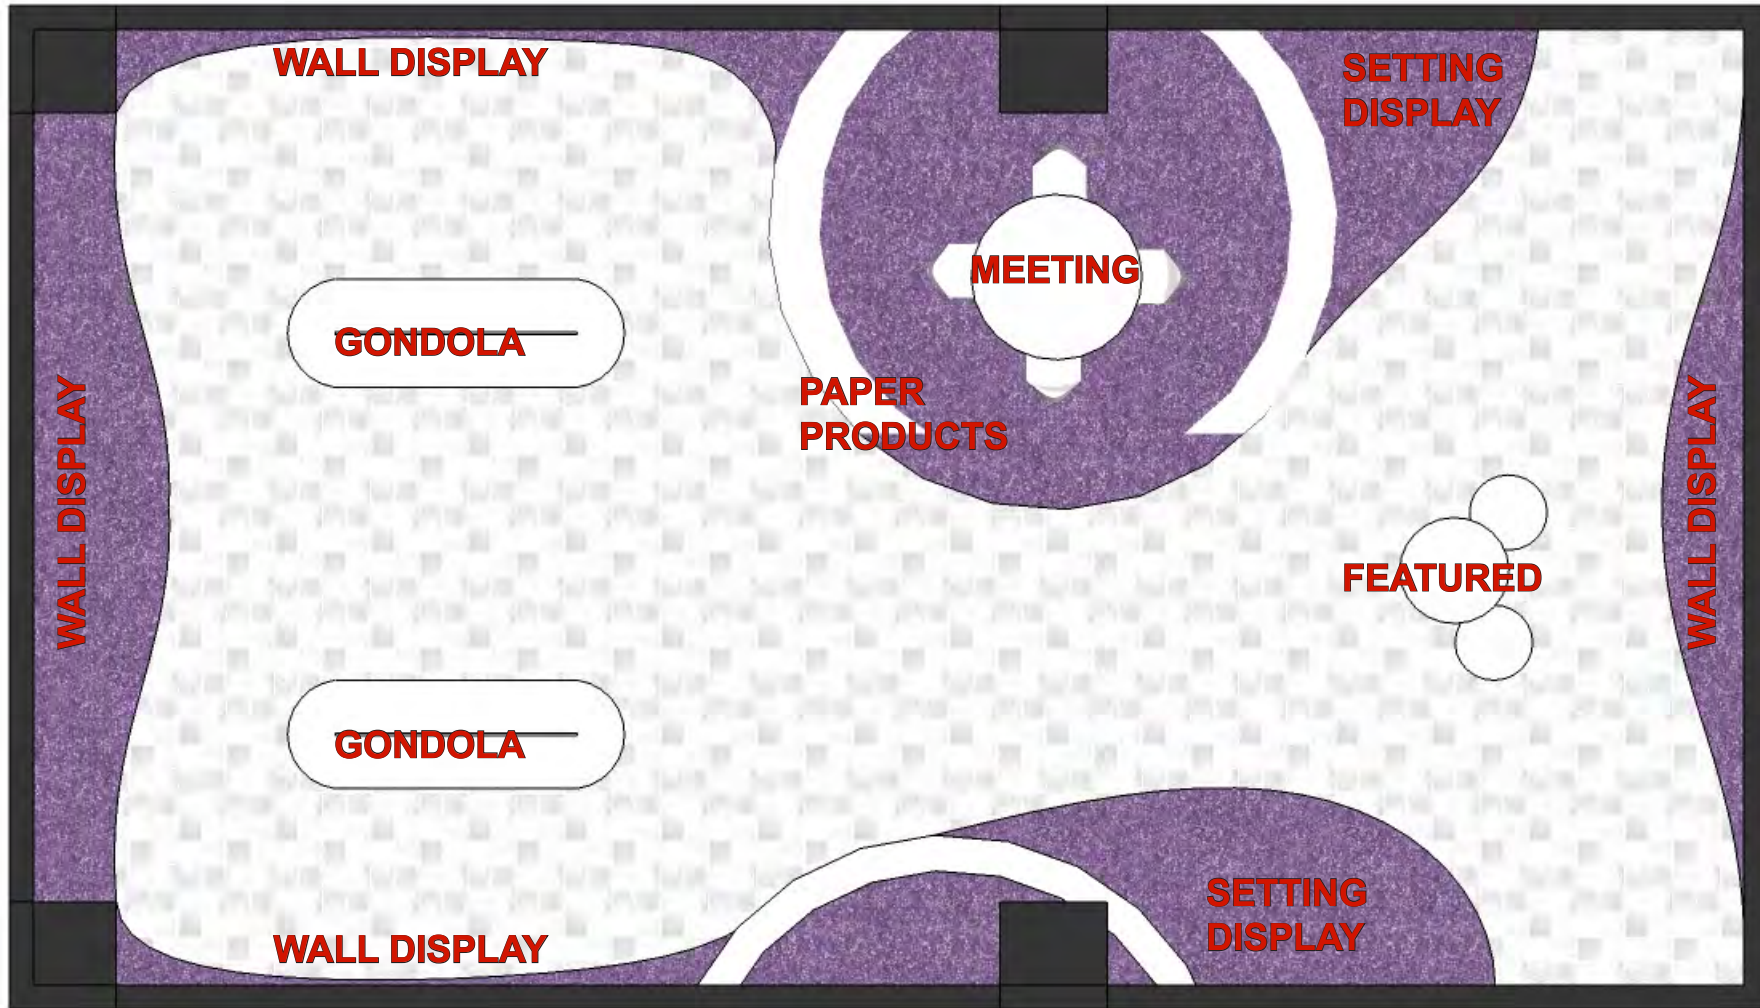

Spatial Organization

Ningbo Showroom- Concept Design

LI & FUNG

2012.5.18