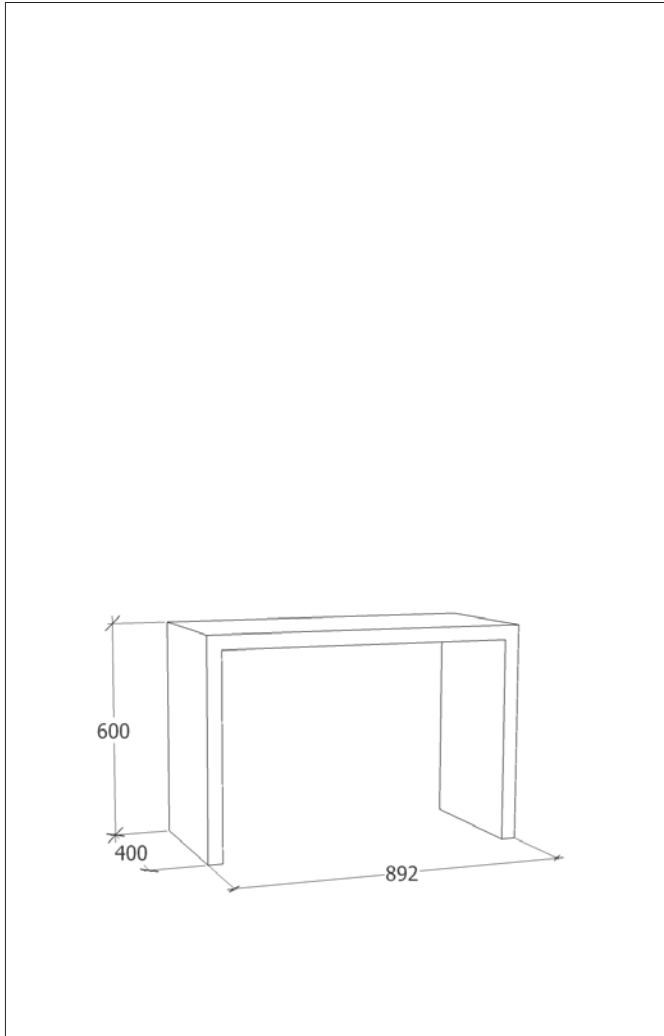

Fixture FU-14