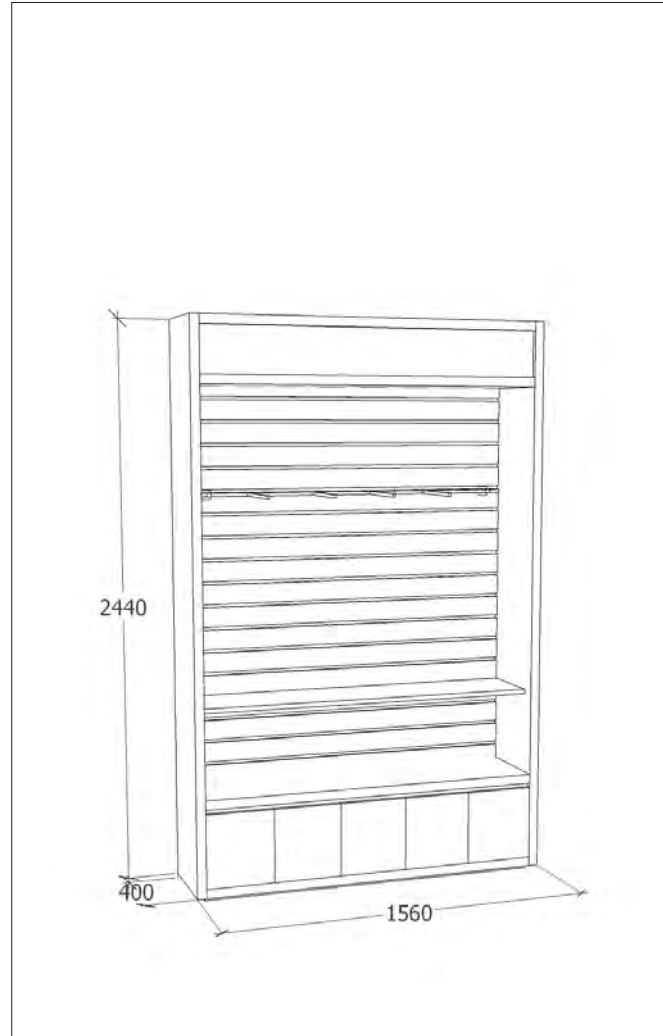

# Birdview

Ningbo Showroom- Design Development

 LI & FUNG

2012.6.6

  
ASIG  
DESIGN  
杰 璐 设 计 工 作 室

# Birdview

Ningbo Showroom- Design Development

 LI & FUNG

2012.6.6

  
ASIG  
DESIGN  
杰 璐 设 计 工 作 室

Fixture FU-14

Fixture FU-15

Fixture FU-16

# Fixtures

Ningbo Showroom- Design Development

LI & FUNG

2012.6.6

FU-21

Item: Conference Table  
Brand: FH Studio  
Dimensions: Height: dia1100 H700mm  
Material: injected plastic

FU-22

Item: Chair  
Brand: FH Studio  
Dimensions: H840 W470 SH430 D520  
Material: injected plastic